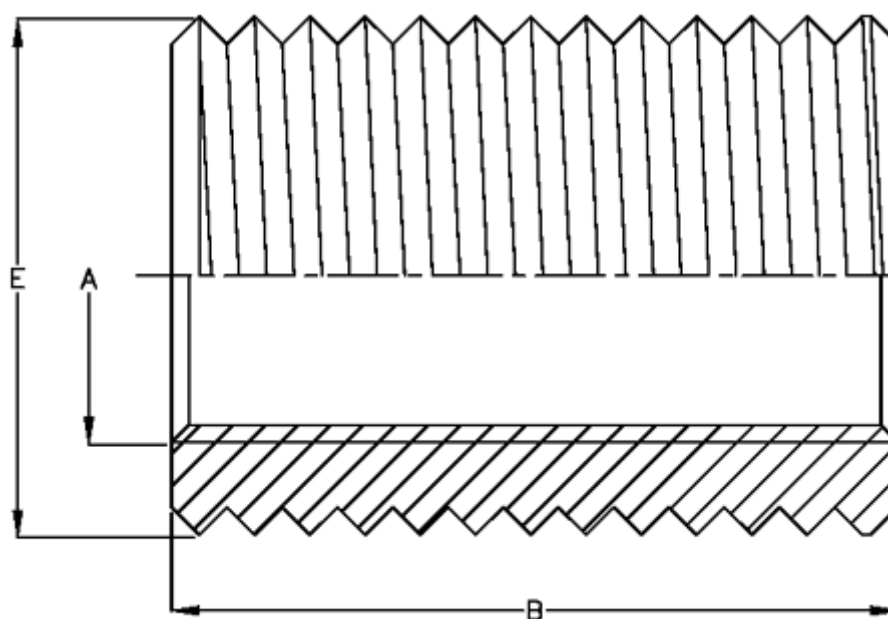

Article number: 12973000100120
Description: KLEE-coil 973 000 100.120
M10 Unhardened/chr. yellow

Measures

Female thread A	= M10
Length B	= 20
Male thread E	= M14
Type	= 97x 000 100.120